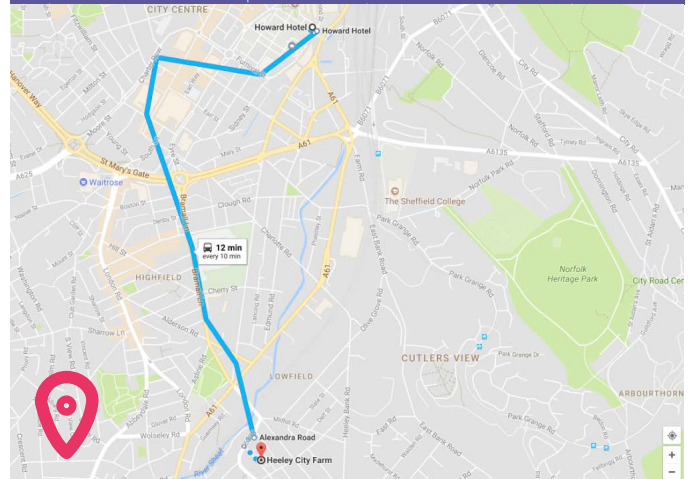

## COMPETITION TIME...

Post a selfie from your trip using #SHSUDayTrippers for a chance to win FREE GIAG Trip tickets.

Take a packed lunch, drinks or visit the farms vegetarian/vegan café, there is an onsite garden centre, eco-refurbished house and visitors centre. See the wildlife gardens, dementia gardens, food growing area and wonderful animals in the fields, stables and 'Little Critter' area.

## TRANSPORT

The farm is just 15 minutes from the city centre by bus or you could enjoy a nice walk here. If you're going on the bus you can get the 18, 19, 56 and 252 which run every 10 minutes, from the Howard Pub. A Student Single is just £1 each way with a valid student card.

**Address: Heeley City Farm, Richards Road, Sheffield, S2 3DT**

FIND YOUR WAY AROUND...