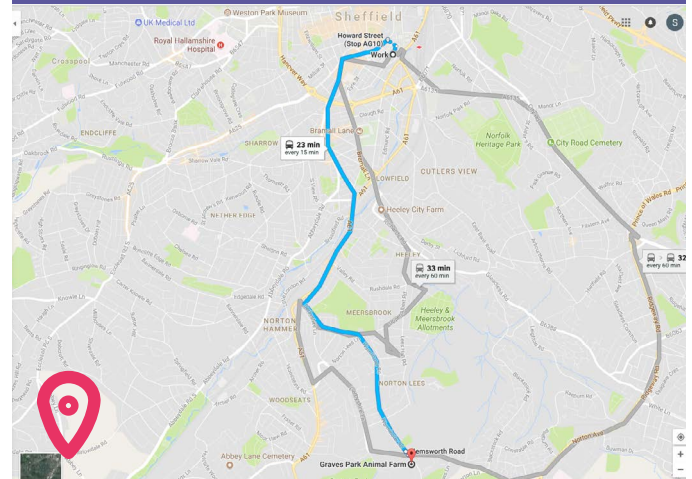

TRANSPORT

Buses: Get the number 20 bus on Howard Street to Graves Park, Hemsworth Road (Provider: First Bus)

Student Single with First or Stagecoach just £1 each way with a valid student I.D card.

Address: Graves Park, Hemsworth Rd, Sheffield